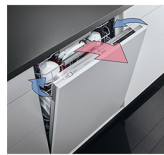

Drying naturally

The new Airdry technology lets you maximise your drying performance with natural airflow. The door automatically opens up 10 cm when the cycle is in the last stage and the dishes are done. It dries your dishes naturally while also reducing your energy.

Features :

- Energy efficiency (2010/30/EC): A+
- Installation: FI
- Dishwasher for installation in height
- Loading capacity: 13 IEC settings
- Noise level: only 47 (dB(A) re 1 pW) (2010/30/EC)
- Water and energy consumption: 9.9 l, 1.039 kWh for program Eco 50
- 5 programmes, 4 temperatures
- Dishwasher programmes: 30 MIN 60°, AutoSense 45°-70°, Eco, Intensive 70°, Rinse & Hold
- Text/symbol panel
- Auto Off function
- Thermo Efficient Technology
- Warm water connection up to 60°C
- Delay start option from 1 to 24 hours
- Remaining time indication
- SENSORLOGIC dishwasher
- Water sensor detects the level of dirt and adjusts water consumption
- Indications for salt and rinse aid
- Height adjustable upper basket, even when fully loaded
- Upper basket with Foldable cup shelves
- Lower basket with 2 foldable plate racks
- Cutlery basket
- AQUA-CONTROL
- Built-in H(min/max)xWxD (mm): 820 / 880 x 600 x 550
- Automatic door opener

Technical Specs :

- Product Installation : Built_In
- Product Typology : Full_Width(60cm)
- Product Classification : Entry
- Installation : FI
- Cabinet type of : 60 FI SLIDING
- Panel colour : Grey
- Door colour : None
- Side walls colour : Rough zinc coated
- Type of timer min. : EDW1503
- Push button functions : Delay start, On/off, Program selection
- Knob/Command functionality : None
- Programmes number of : 5
- Number of temperatures : 4
- Dishwasher programs : 30 MIN 60°, AutoSense 45°-70°, Eco, Intensive 70°, Rinse & Hold
- Indicator programme : LED
- Indicators display : Delay start, Remaining time, Service code
- Indicators other : Buzzer, Delay start 1h-24h, Program selected, Rinse aid, Salt, XtraDry
- Height total : 818
- Width mm : 596
- Depth mm : 550
- Tub material : Stainless steel
- Heating element type of : Interheater
- Inlet hose type of : Aqua control
- Inlet hose length : 150
- Water supply : Cold or hot
- Anti-flood device : Floating switch
- Drying system : AirDry Technology
- Softening regulation : 10 steps
- Top spraying level : None
- Lower spray arm : Standard
- Flat filter material : Stainless steel
- Frequency : 50
- Voltage : 220-240
- Connected load (W) : 1950
- Required fuse (A) : 10

Product Description :

AEG911 536 298