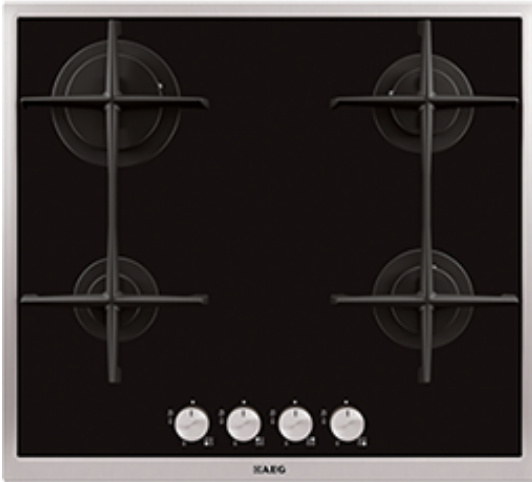

HG694340XB BI Hob

Elegant integration with a smooth glass finish

Thanks to this hob's close fit and elegant gas-on-glass design, it can be elegantly combined with your worktop to form a single refined surface.

A discrete overview for precise control

Combining the best of gas power with the latest light technology, this hob uses LED lights to allow you to precisely monitor flame size and heat settings.

Pan supports in elegant, modern design

The hob's cast-iron pan supports have a modern, professional look. Elegant yet highly functional, they perfectly support all sizes and shapes of pans.

Features :

- Hob type: Gas
- Independent hob with controls
- Rotary knob controls
- Controls position: Front Middle
- Left front zone: Auxiliary Burner , 1000W/54mm
- Left rear zone: Rapid Burner , 2900W/100mm
- Right front zone: Semi Rapid Burner , 1900W/70mm
- Right rear zone: Semi Rapid Burner , 1900W/70mm
- Integrated electric ignition through control knob
- Gas safety thermocouples: gas is cut off at source if the flame fails
- Easy installation thanks to snap-in system
- Cast iron pan supports
- Gas conversion kit
- Main colour: Black

Technical Specs :

- BI dimensions HxWxD in mm : 54 x 560 x 490
- Dimensions WxD in mm : 576 x 516
- Main colour : Black
- Hob type : Gas
- Hob pan support : 2, Cast Iron
- Cord length external : 1.1
- Max power gas (W) : 7700
- Voltage : 230
- Product Number Code : 949 620 751