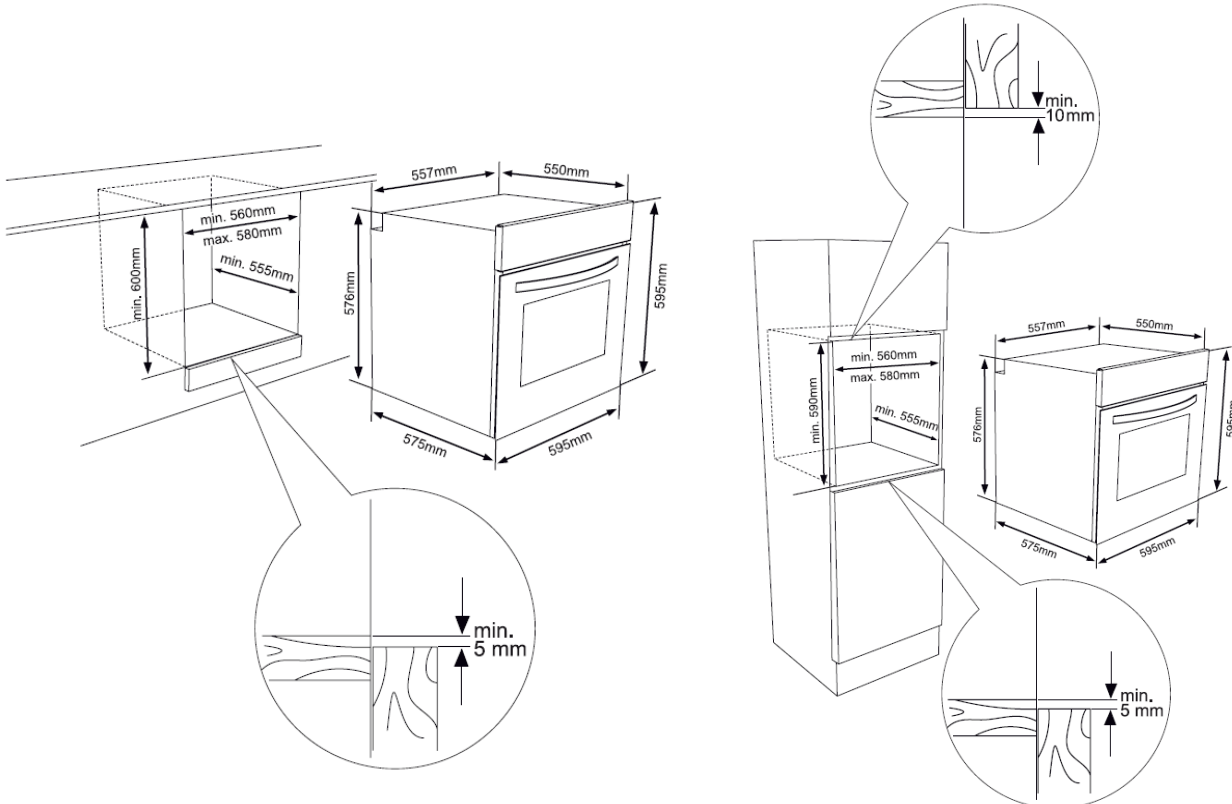

IGNIS

		HT653XL
product type		Built in Oven
Oven Type		Electric
Oven Light (25W)		Yes
Easy to Clean Enamel		Yes
Top Heating Element	W (230V)	1200
Bottom Heating Element	W (230V)	1100
Grill (Thermostatic)	W (230V)	1400
Double Grill (Thermostatic)	W (230V)	2600
Fan	W (230V)	23
Oven Functions		Up to 8
Thermostat Operation Indicator Light		Yes
Oven Operation Indicator Light		Yes
Digital Touch Timer		Yes
Total Power	kW (230V)	2,6
Max rated power on label	KW	2,8
Tangential Cooling Fan	W	11,5
Tangential Cooling Fan Noise Level	dBA	49
Electric Cooker Energy Rating		A
Main Cable		Yes
20 ft Container	pcs	81
40 ft Container	pcs	162
40 ft HC Container	pcs	216

features and aesthetics can be subject to variation

product with power cord without plug

IGNIS

features and aesthetics can be subject to variation
product with power cord without plug